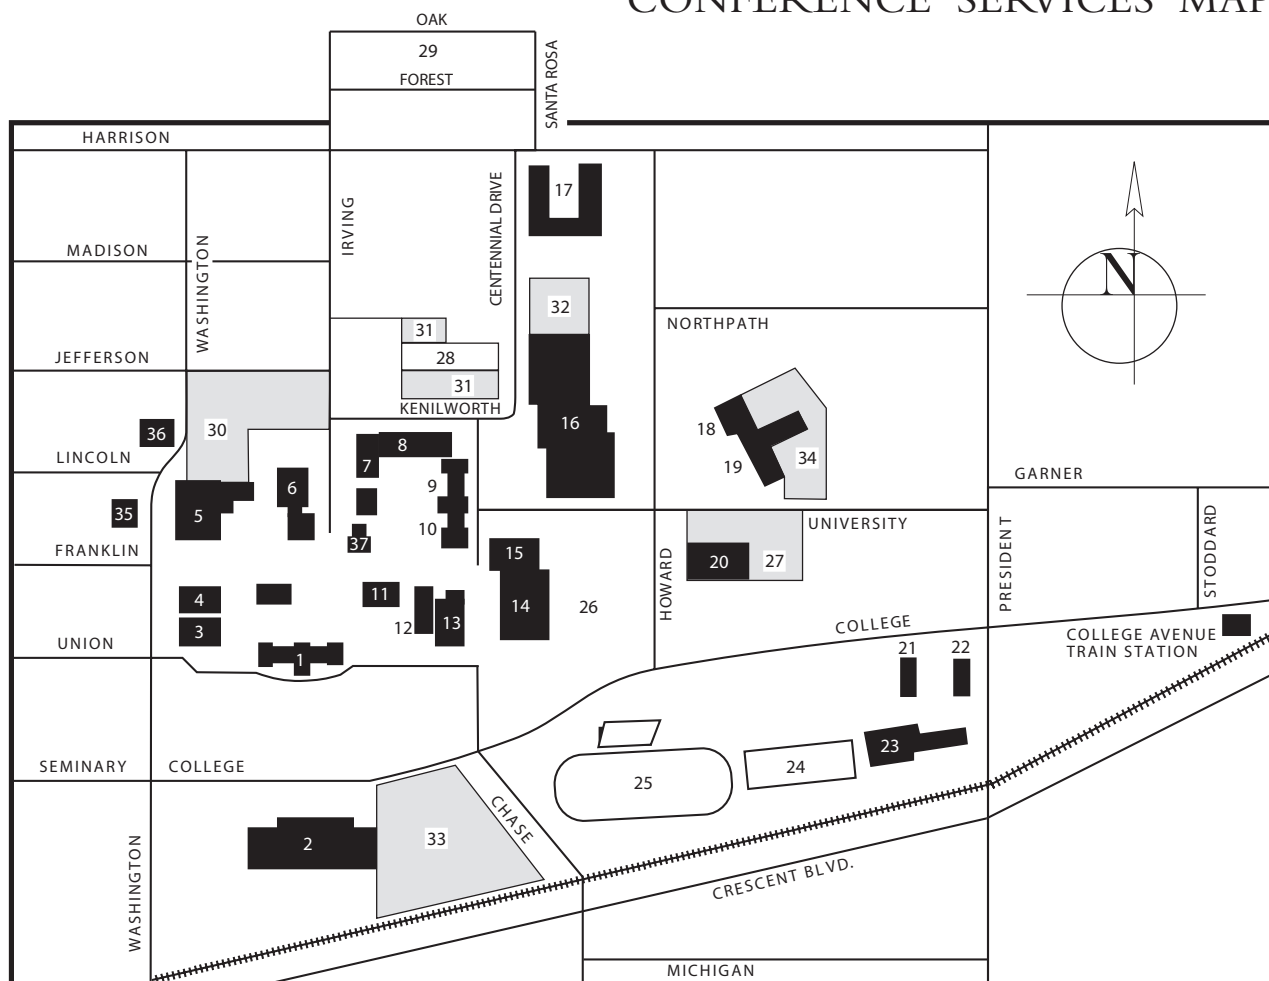

# WHEATON COLLEGE CONFERENCE SERVICES MAP

## ATHLETIC FACILITIES

- 16** Sports & Recreation Complex  
Chrouser Pool  
Eckert Recreation Center  
King Arena
- 15** Coray Alumni Gym
- 24** East McCully Field
- 29** Lawson Field
- 26** Leedy Field
- 25** McCully Field
- 28** Tennis Courts

## GUEST PARKING

- 30** Edman Chapel Lot
- 32** Fischer Lot
- 33** Graham Center Lot
- 27** Jenks Lot
- 31** Kenilworth Lot
- 34** Traber/Smith Lot

## MEETING FACILITIES

- 8** Armerding Hall
- 2** Billy Graham Center
- 1** Blanchard Hall
- 7** Breyer Laboratory
- 6** Buswell Memorial Library
- 5** Edman Memorial Chapel
- 35** Harbor House
- 20** Jenks Hall
- 3** McAlister Conservatory of Music
- 4** Pierce Memorial Chapel
- 37** Schell Hall